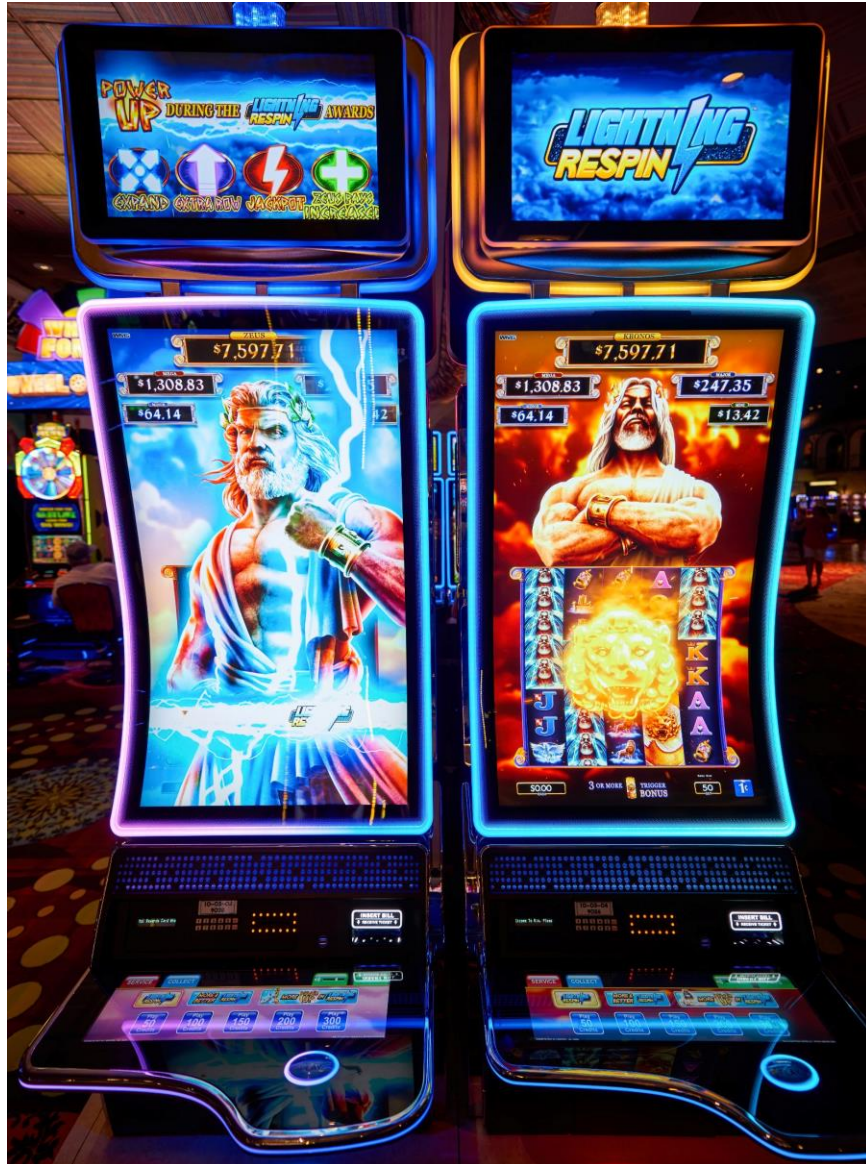

Braemac UK Limited
1 Mandarin Court
Centre Park
Warrington
WA1 1GG

01925 419090
sales@braemac.co.uk
www.braemac.co.uk

Gaming Display Products

LED Lighting Solution True Edge Lighting Solution

P-cap touch cover glass can be integrated with attractive LED-bar illumination that offers more splendor to the design and more aesthetic-pleasance to the players.

Resized Bar-type LCD Solution

Various resized Bar-type LCD displays are also assorted for player tracking, button-deck, roulette touch screen betting terminals, etc.

The original panel with a regular aspect ratio like 4:3 or 16:9 can be resized into a 1/2, 1/3, 1/4, 2/5 size without change of electrical interfaces, optical properties, image resolution and environmental capacity (only the size changes), offering casino machine designers inspiration and creativity for design challenges.

Curved display is a state-of-the-art and innovative solution for gaming applications where, vertically or horizontally integrated, it offers aesthetically-pleasant and much more immersive and vivid gaming experience than the flat screens.

C Type

J Type

Curved Main Displays

LCD Panel	Size	43.0"
	Technology	VA
	Panel Active Area H x V (mm)	940.896x529.254
	Panel Outline Dimension H x V x D (mm)	962.97x566.20
	Number of Pixel (Aspect Ratio)	3840x2160 (16:9)
	Radius of Curvature	1500R
	Luminance (cd/m ²)	500
Viewing Angle(R/L/U/D)	89/89/89/89	
Power Consumption	150W	
Input Terminals	HDMI, Display Port	
Power Input	DC +24V / AC 100 ~ 240V	
OSD Control	Bright / Contrast / Backlight / Color (R, G, B) Adjust / Color Temp	