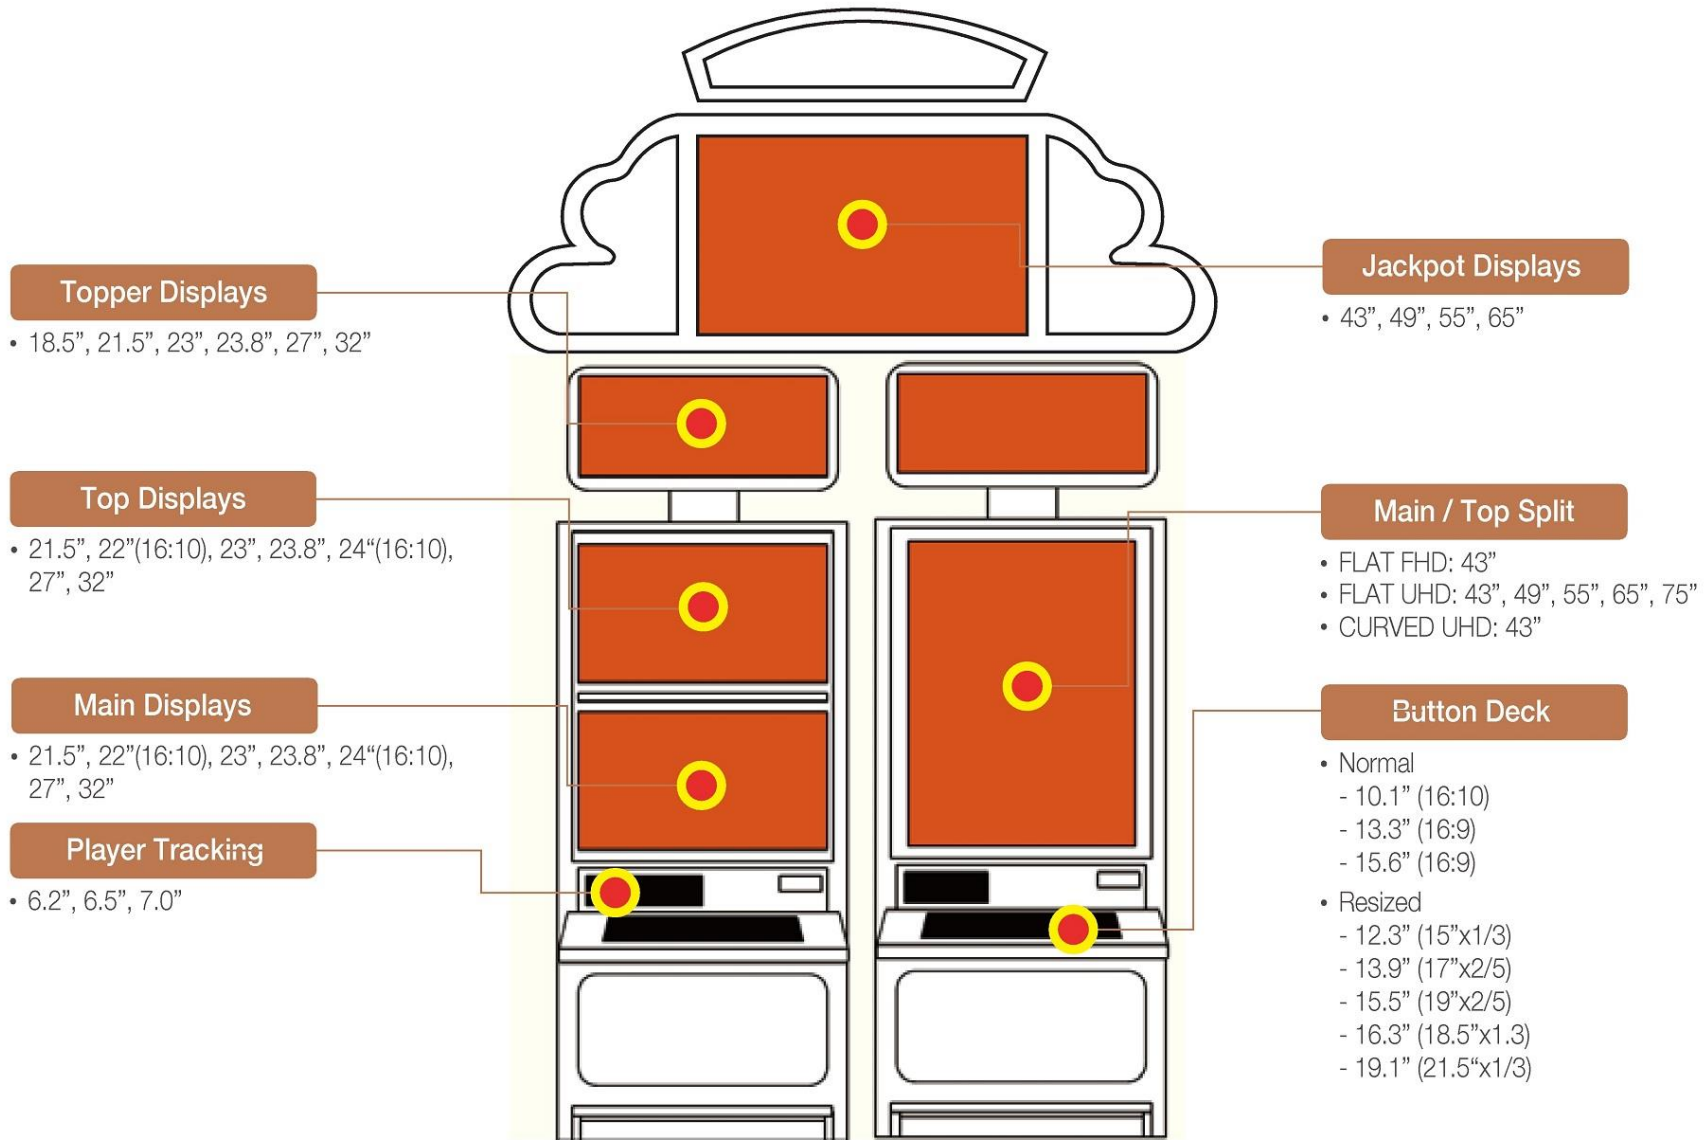

Braemac UK Limited
1 Mandarin Court
Centre Park
Warrington
WA1 1GG

01925 419090
sales@braemac.co.uk
www.braemac.co.uk

Gaming Display Products

LED Lighting Solution True Edge Lighting Solution

P-cap touch cover glass can be integrated with attractive LED-bar illumination that offers more splendor to the design and more aesthetic-pleasance to the players.

Resized Bar-type LCD Solution

Various resized Bar-type LCD displays are also assorted for player tracking, button-deck, roulette touch screen betting terminals, etc.

The original panel with a regular aspect ratio like 4:3 or 16:9 can be resized into a 1/2, 1/3, 1/4, 2/5 size without change of electrical interfaces, optical properties, image resolution and environmental capacity (only the size changes), offering casino machine designers inspiration and creativity for design challenges.

Curved display is a state-of-the-art and innovative solution for gaming applications where, vertically or horizontally integrated, it offers aesthetically-pleasant and much more immersive and vivid gaming experience than the flat screens.

C Type

J Type

Curved Main Displays

LCD Panel	Size	43.0"
	Technology	VA
	Panel Active Area H x V (mm)	940.896x529.254
	Panel Outline Dimension H x V x D (mm)	962.97x566.20
	Number of Pixel (Aspect Ratio)	3840x2160 (16:9)
	Radius of Curvature	1500R
	Luminance (cd/m ²)	500
Viewing Angle(R/L/U/D)	89/89/89/89	
Power Consumption	150W	
Input Terminals	HDMI, Display Port	
Power Input	DC +24V / AC 100 ~ 240V	
OSD Control	Bright / Contrast / Backlight / Color (R, G, B) Adjust / Color Temp	