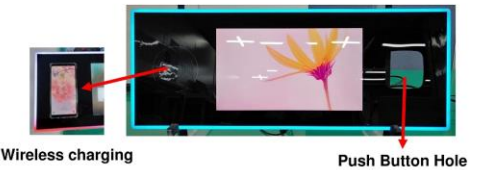

Button Deck Display

- Size: 10.1inch ~ 21.6inch
- Special Resolution for Application
- Customized PCAP (Cover Glass) Design Available for Gaming Machine.
- Wireless charging Available (Optional)